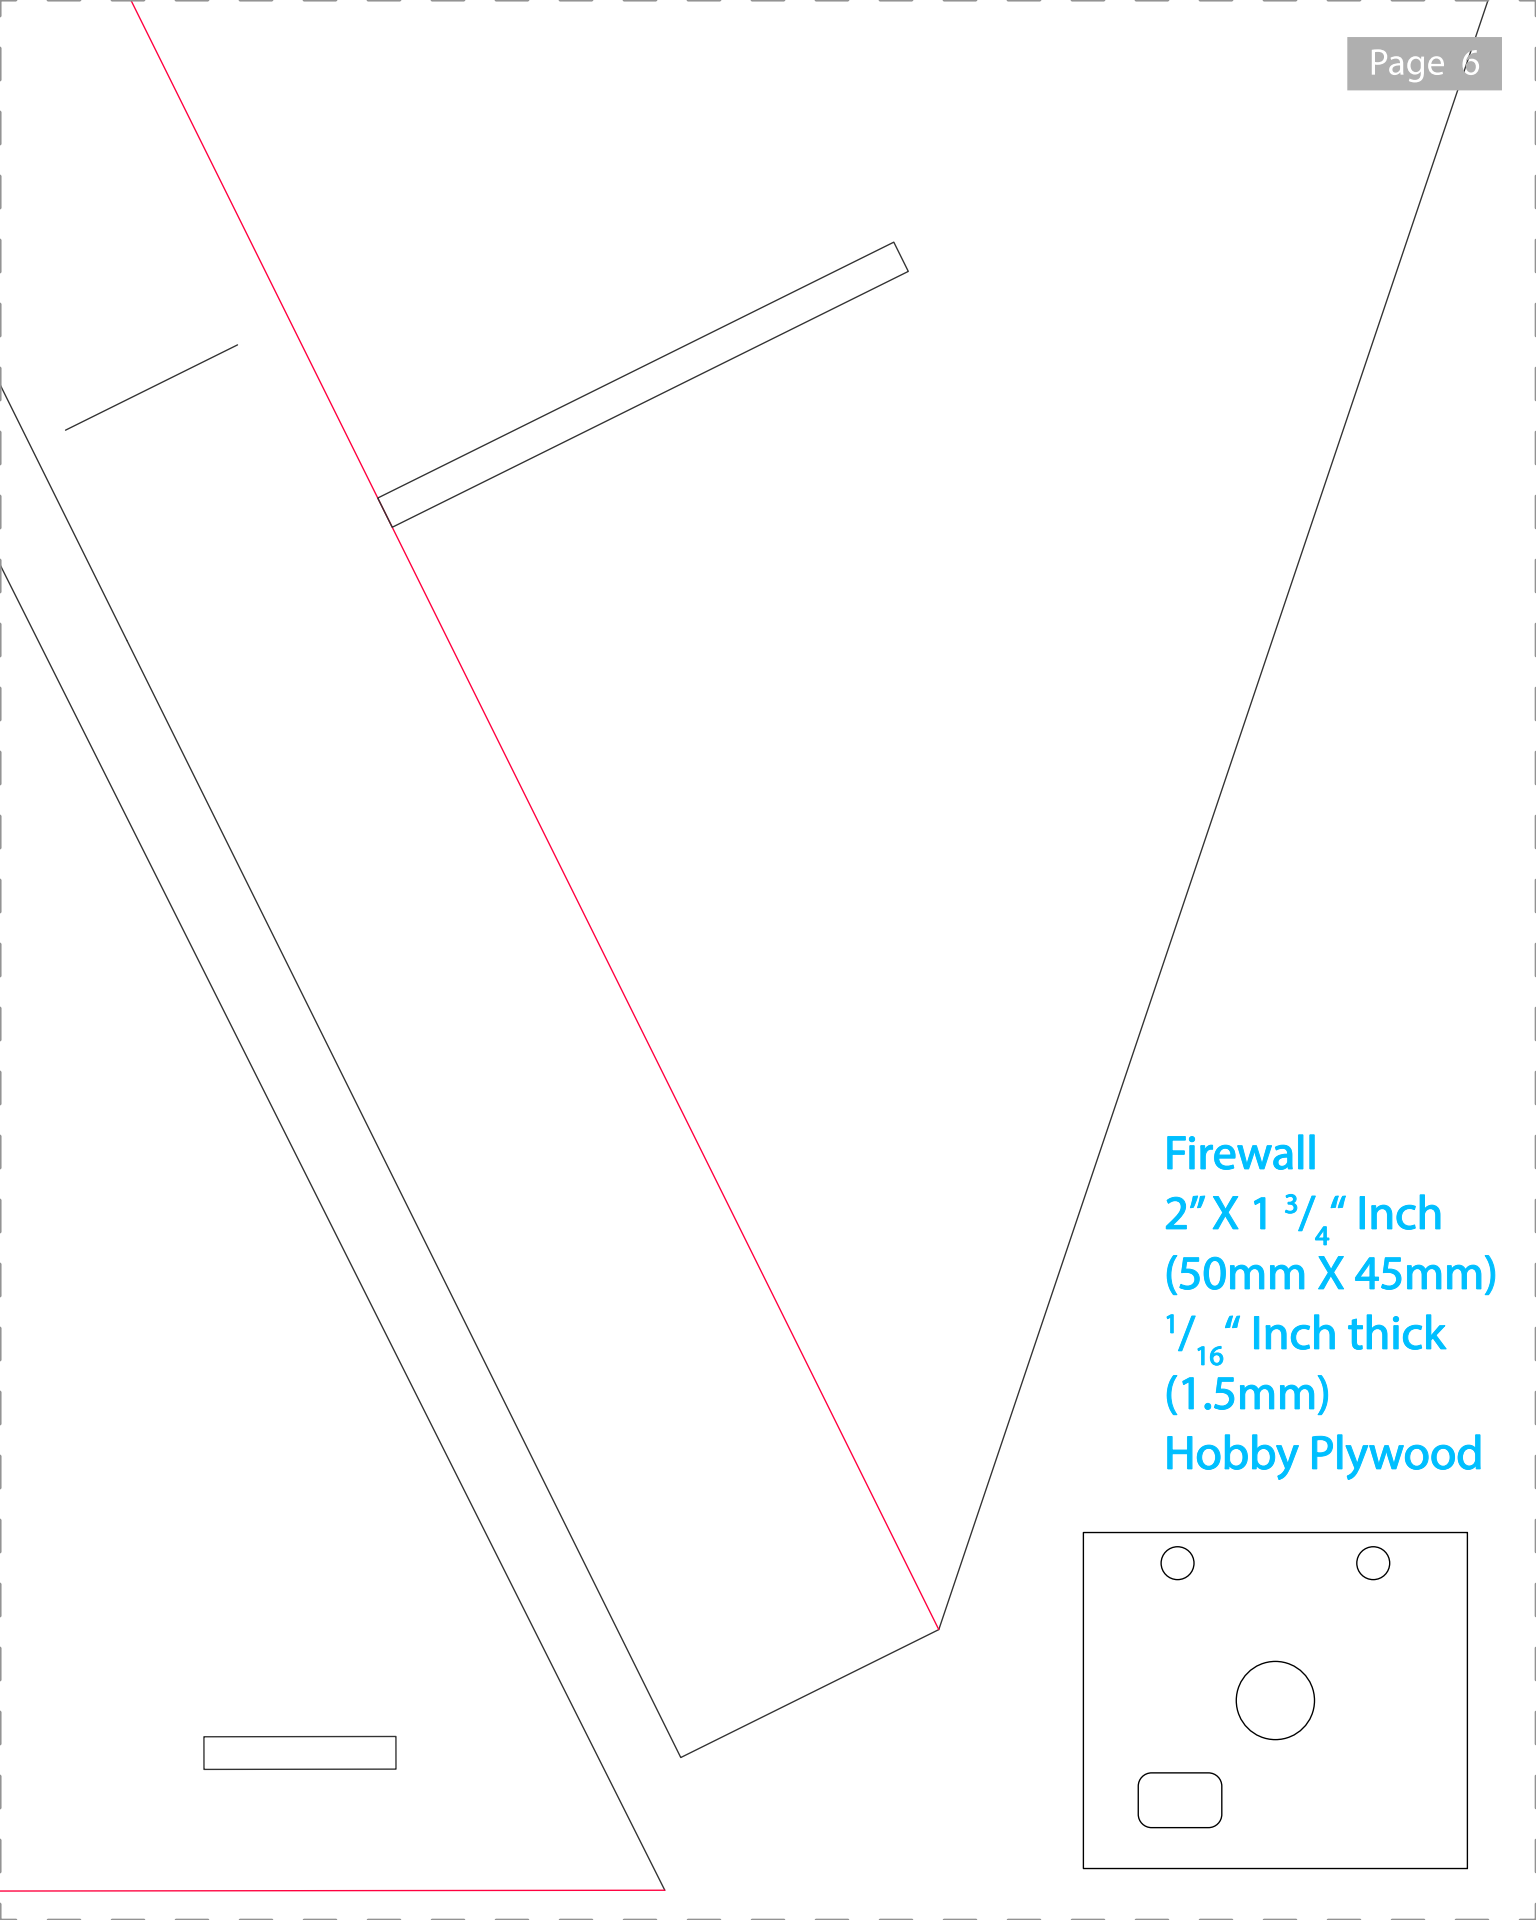

1 2 3 4 5 6

Inches

1 2 3 4 5 6 7 8 9 10

Centimeters

RED Lines - Only cut 50% through

BLACK Lines - Cut all the way through

BLUE Lines - Notes

FT Flyer

Desgin By: Josh Bixler

Throws:
19 degrees deflection
(up, down, left, right.)

Weight Without Battery
8.4 oz / 238 grams

Prop:
8 X 4.7 Slow Fly

Recommended electronics:

24gram 1300kv w/ 8047 slow fly prop

10-18 amp ESC

500mah 20C 2-3 cell LiPo Battery

(2) 9gram servos

www.flitetest.com

Firewall
2" X 1 3/4" Inch
(50mm X 45mm)
1/16" Inch thick
(1.5mm)
Hobby Plywood