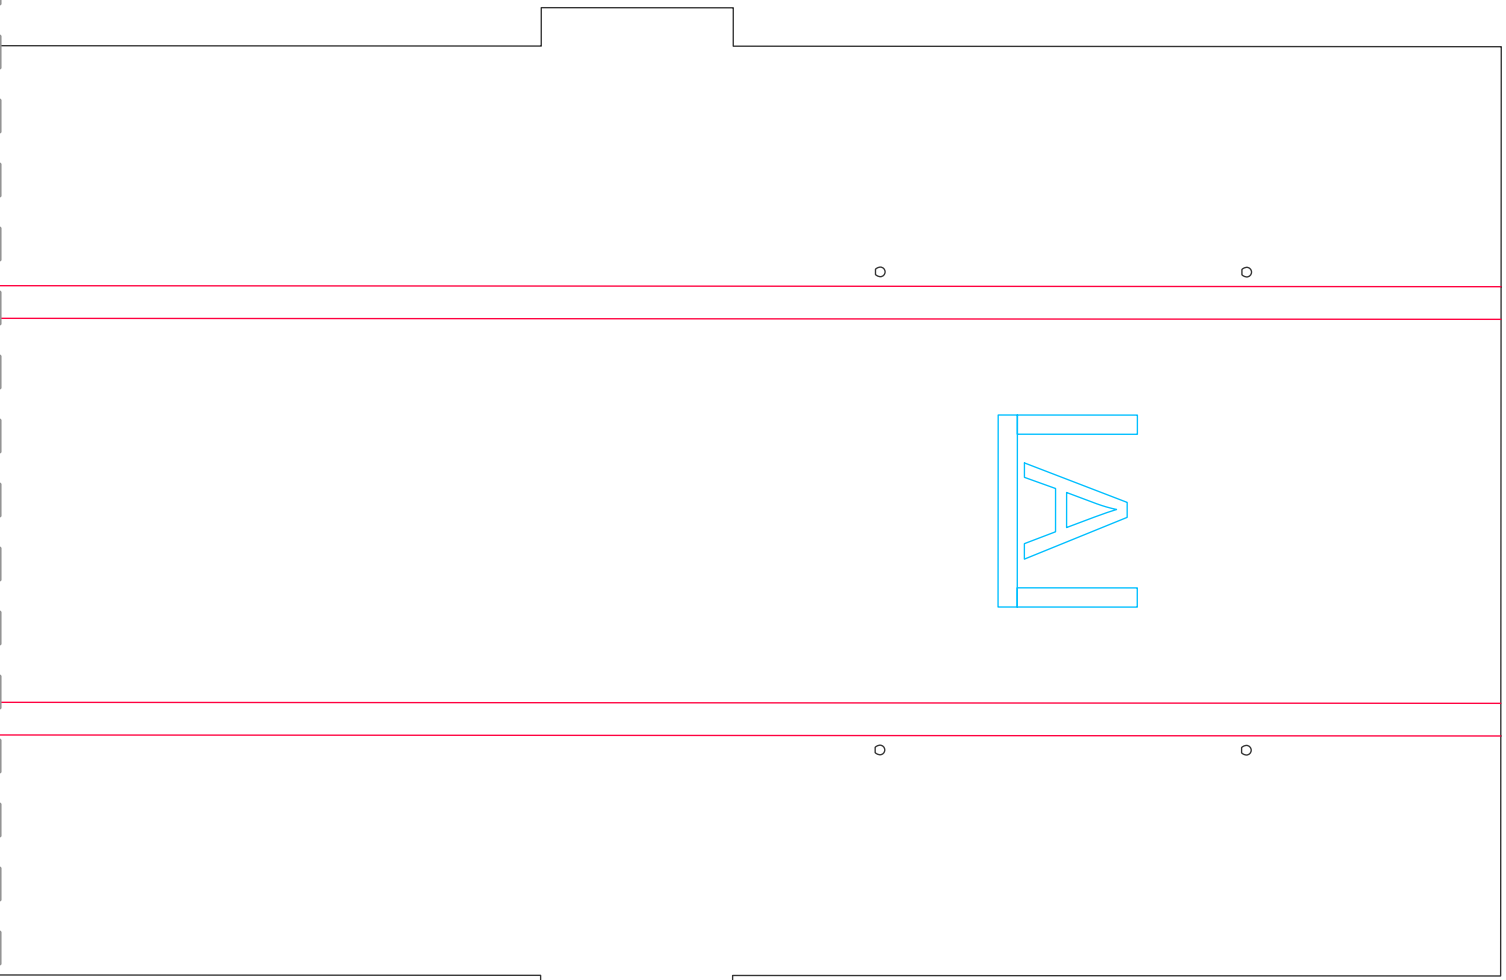

1 2 3 4 5 6

Inches

1 2 3 4 5 6 7 8 9 10

Centimeters

RED Lines - Only cut 50% through

BLACK Lines - Cut all the way through

BLUE Lines - Notes

FT Flyer

Desgin By: Josh Bixler

Throws:
19 degrees deflection
(up, down, left, right.)

Weight Without Battery
8.4 oz / 238 grams

Prop:
8 X 4.7 Slow Fly

Recommended electronics:

24gram 1300kv w/ 8047 slow fly prop

10-18 amp ESC

500mah 20C 2-3 cell LiPo Battery

(2) 9gram servos

www.flitetest.com

Firewall
2" X 1 3/4" Inch
(50mm X 45mm)
1/16" Inch thick
(1.5mm)
Hobby Plywood